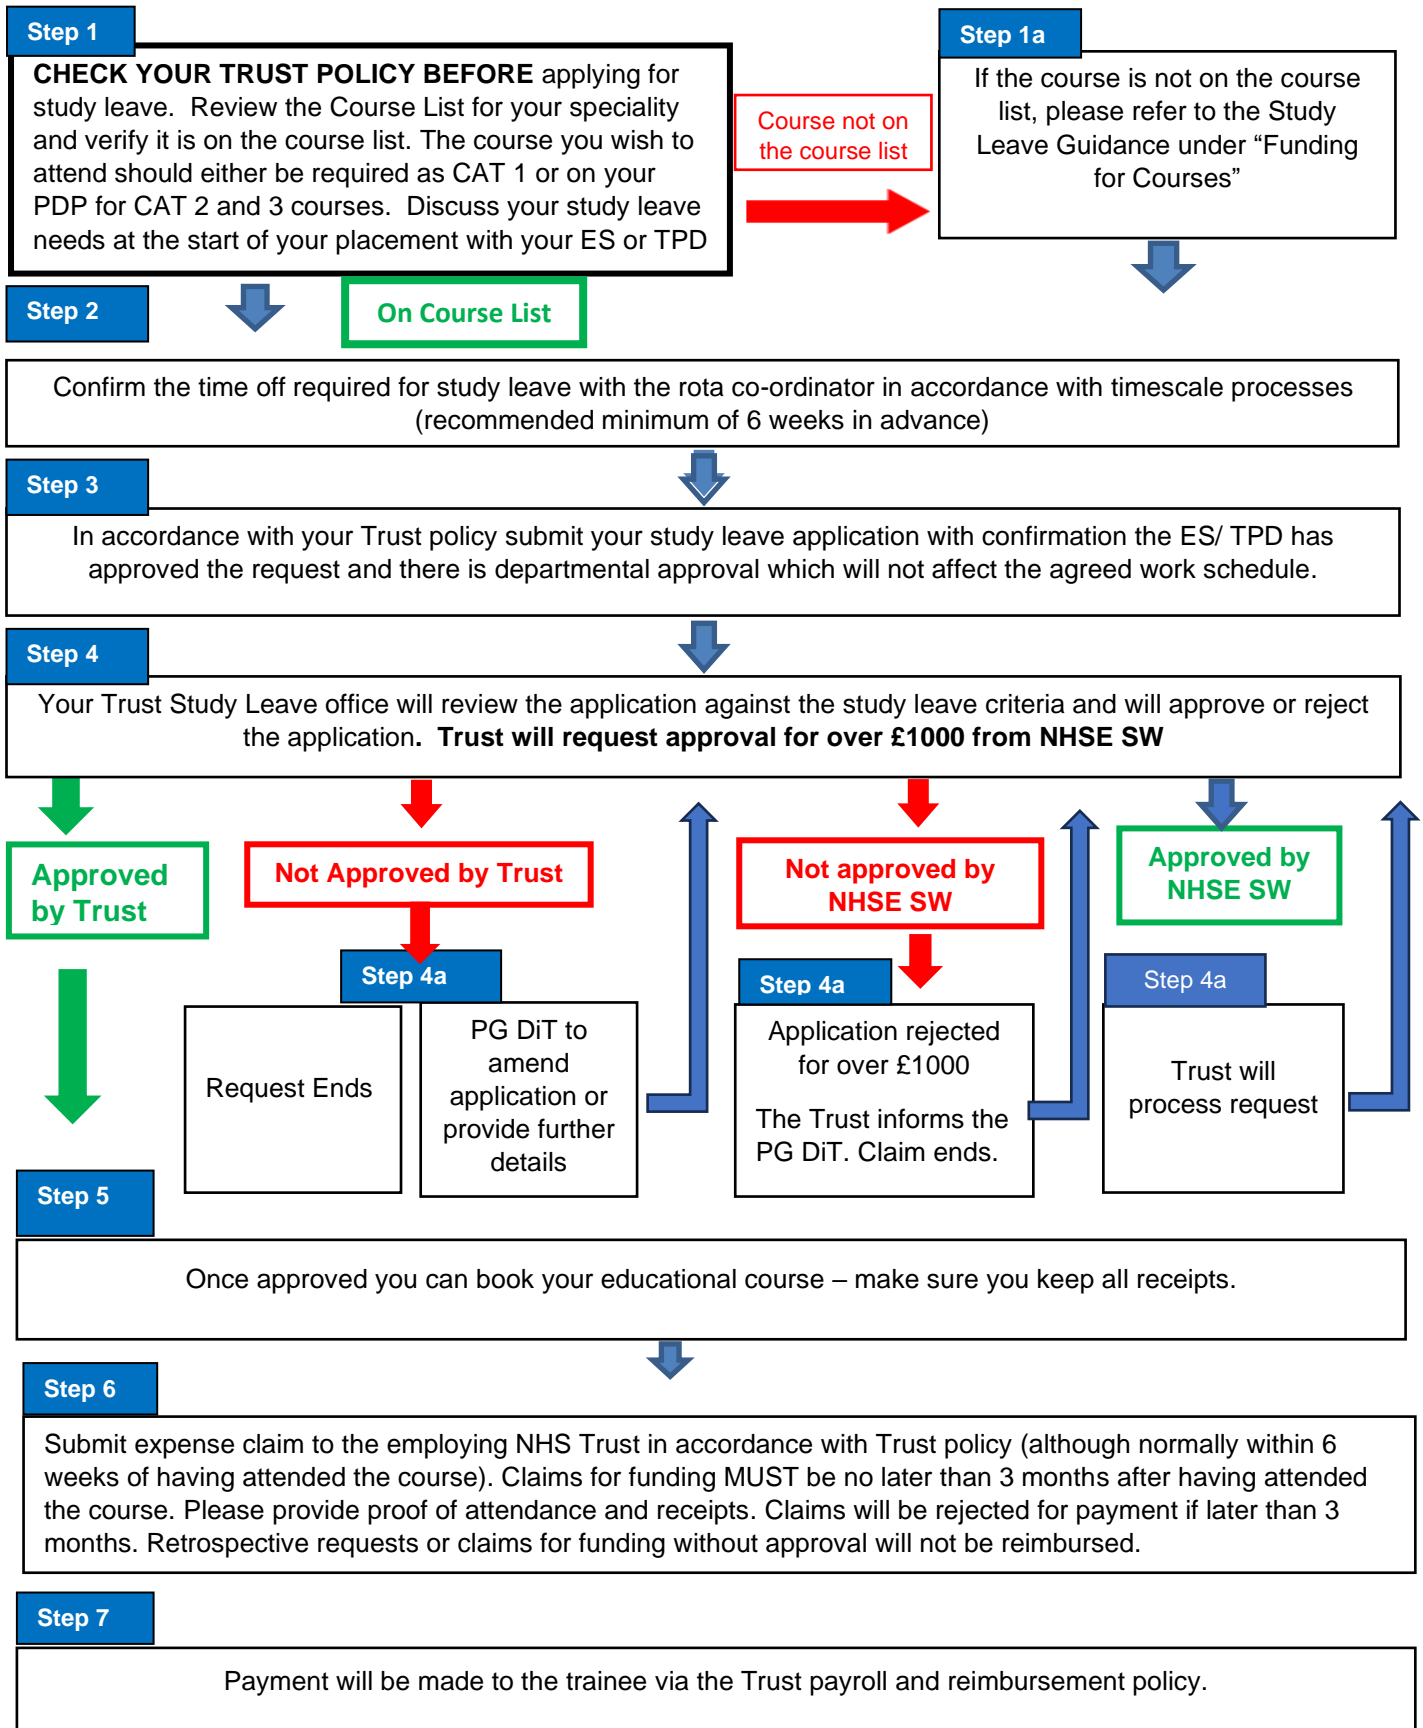

Study Leave Application Process Flowchart for UK courses only

PG DiTs are able to appeal the process and it was not followed fairly and consistently. (See NHSE SW Study Leave Guidance for further information).